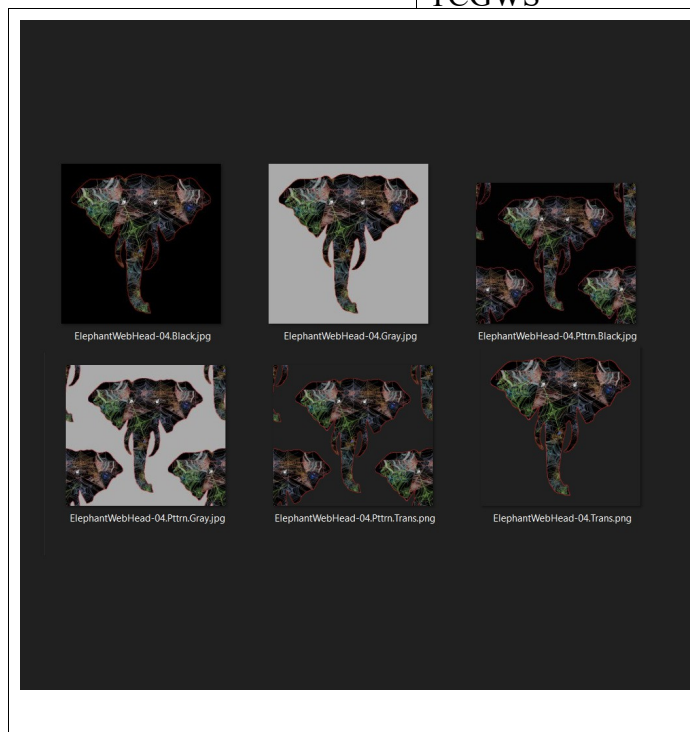

Each group has a set of backgrounds, generally a transparent, black and gray. One or more repeating pattern layouts are available. The full selections of available textures are in-world at the Milda Region location. Set-1 contains the repeating pattern with a single head in the middle and quarters in each corner.

The transparent images are best for materials that you can change the background color independently on. These are used in their full size for RL clothing at RedBubble.com, Society6.com and other sites.

The most current Terms of Sales and Service are at <http://sl.thunderchild.net>

Please do not resale these textures and patterns by themselves. They must be part of a build and not as Full Permissions. (Full Perm). Refer to the Second Life Terms of Service <https://www.lindenlab.com/legal/second-life-terms-and-conditions>

If you have any questions or comments, please contact me at any of the following.

Suggestion Drop Boxes at Milda

<http://maps.secondlife.com/secondlife/Milda/205/161/55>

Facebook page

<https://www.facebook.com/AJLeibengeist/>

IM me or email me

ajleibengeist@thunderchild.net

Thanks Again!

AJ